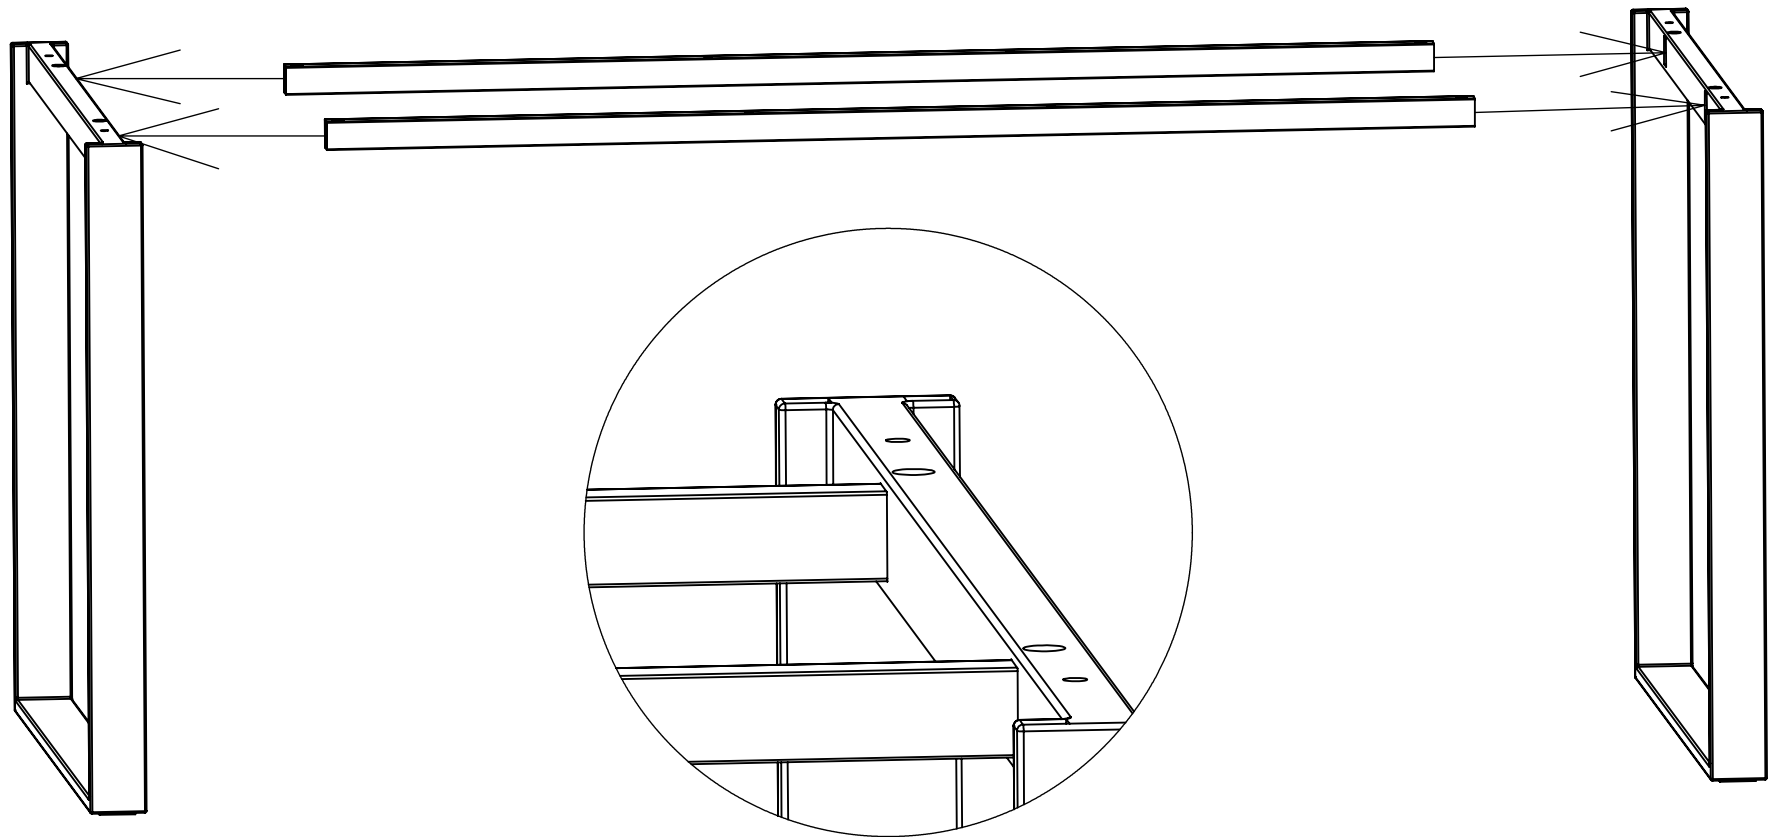

PC STOL PABLO 160/140X90/80

	DIM	kom	pak korpus
1.	1600X900 1400X800	1	1

2X 	2X 		
24041/24042/24043 24044/24045/24046	24032/24033/24034 24035/24036/24037		
 4X	 4X	 4X	 4X
5x60  4X 04663	5x50  4X 03014	 1X 09064	

# PC STOL PABLO 160/140X90/80

1.

	2X	2X	
24032/24033/24034 24035/24036/24037			24041/24042/24043 24044/24045/24046

# PC STOL PABLO 160/140X90/80

2.

# PC STOL PABLO 160/140X90/80

3.

5x50	5x60
	
4X	4X
03014	04663