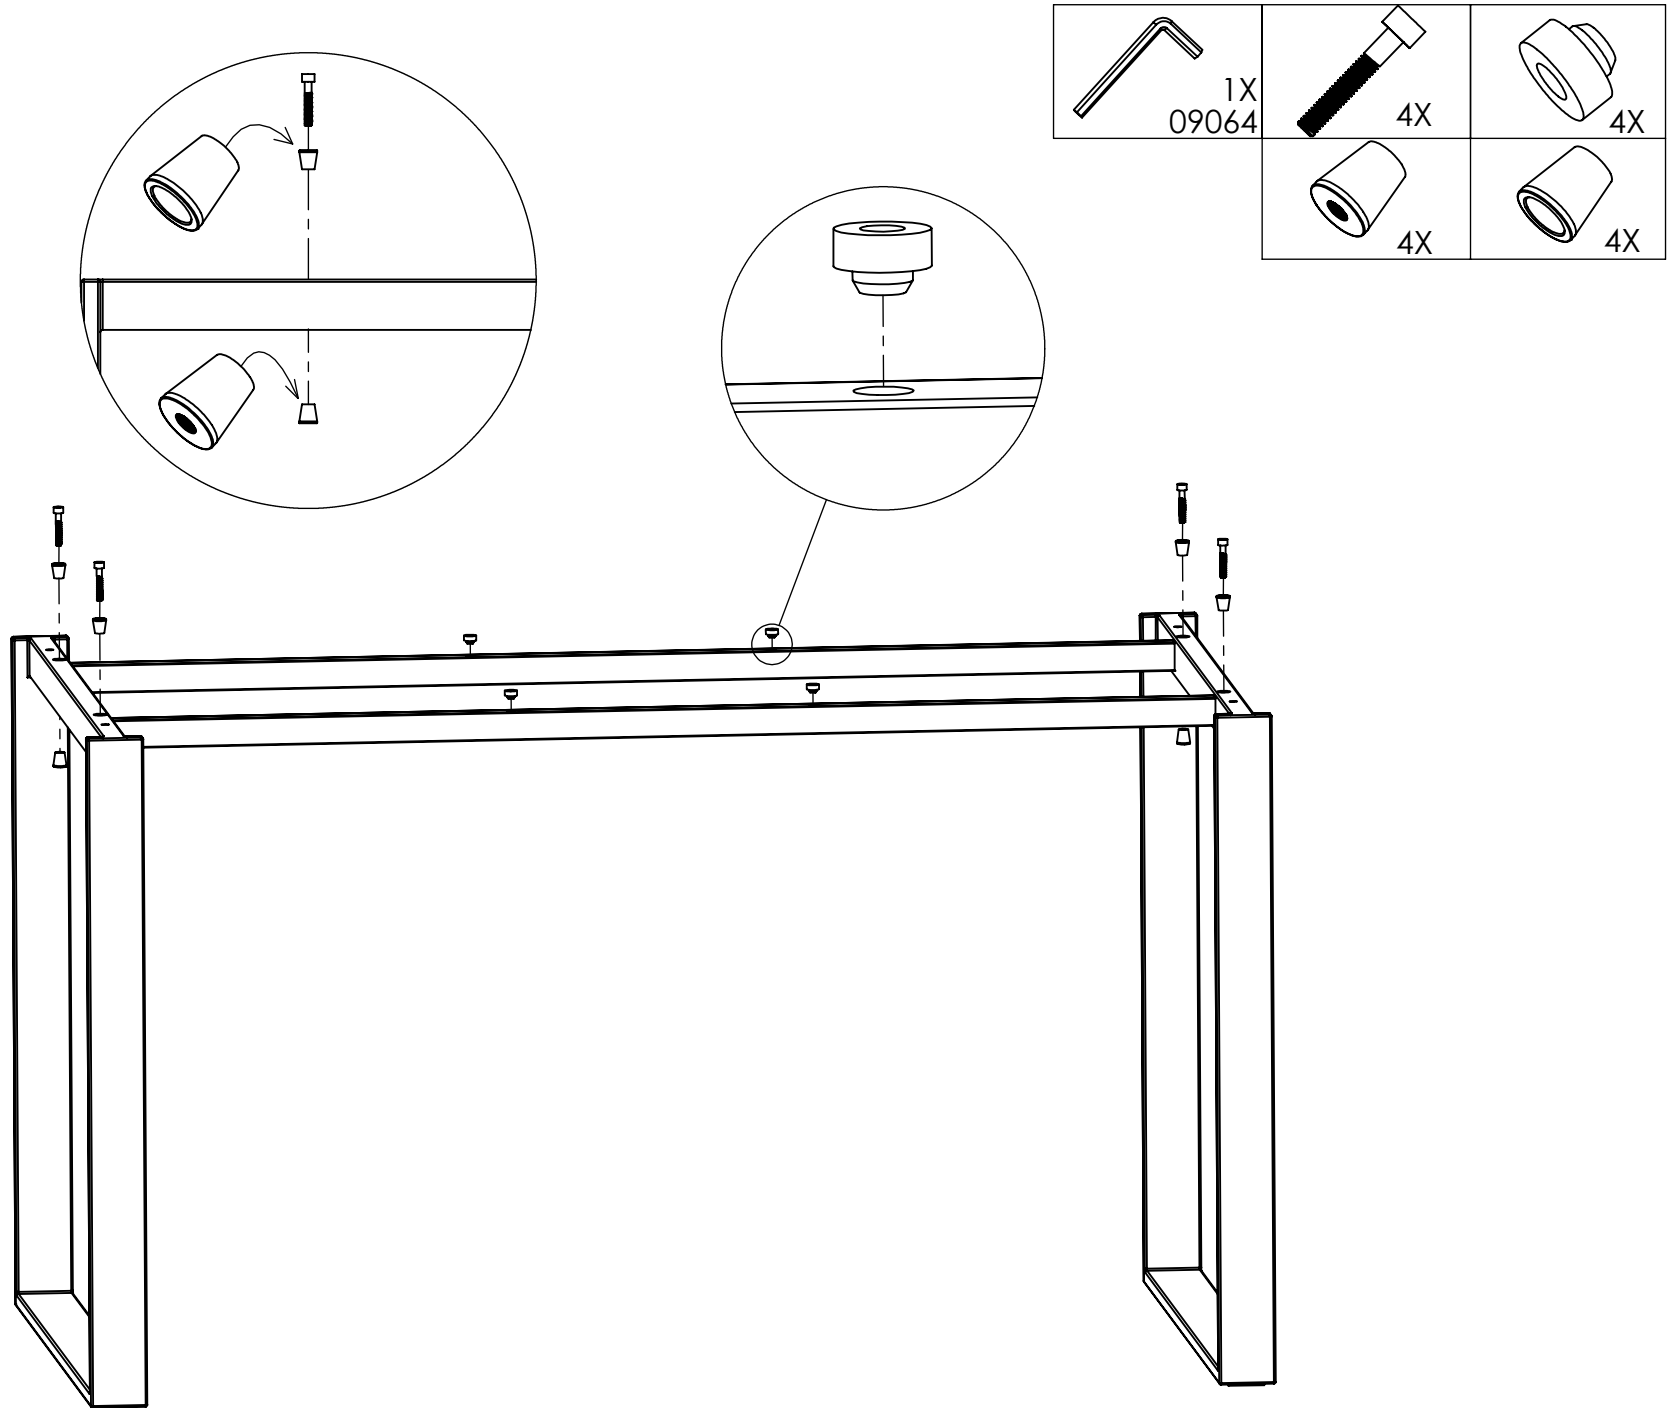

PC STOL PABLO 160/140X90/80

	DIM	kom	pak korpus
1.	1600X900 1400X800	1	1

2X 	2X 		
24041/24042/24043 24044/24045/24046	24032/24033/24034 24035/24036/24037		
 4X	 4X	 4X	 4X
5x60  4X 04663	5x50  4X 03014	 1X 09064	

# PC STOL PABLO 160/140X90/80

1.

	2X	2X	
24032/24033/24034 24035/24036/24037			24041/24042/24043 24044/24045/24046

# PC STOL PABLO 160/140X90/80

2.

# PC STOL PABLO 160/140X90/80

3.

5x50	5x60
	
4X	4X
03014	04663