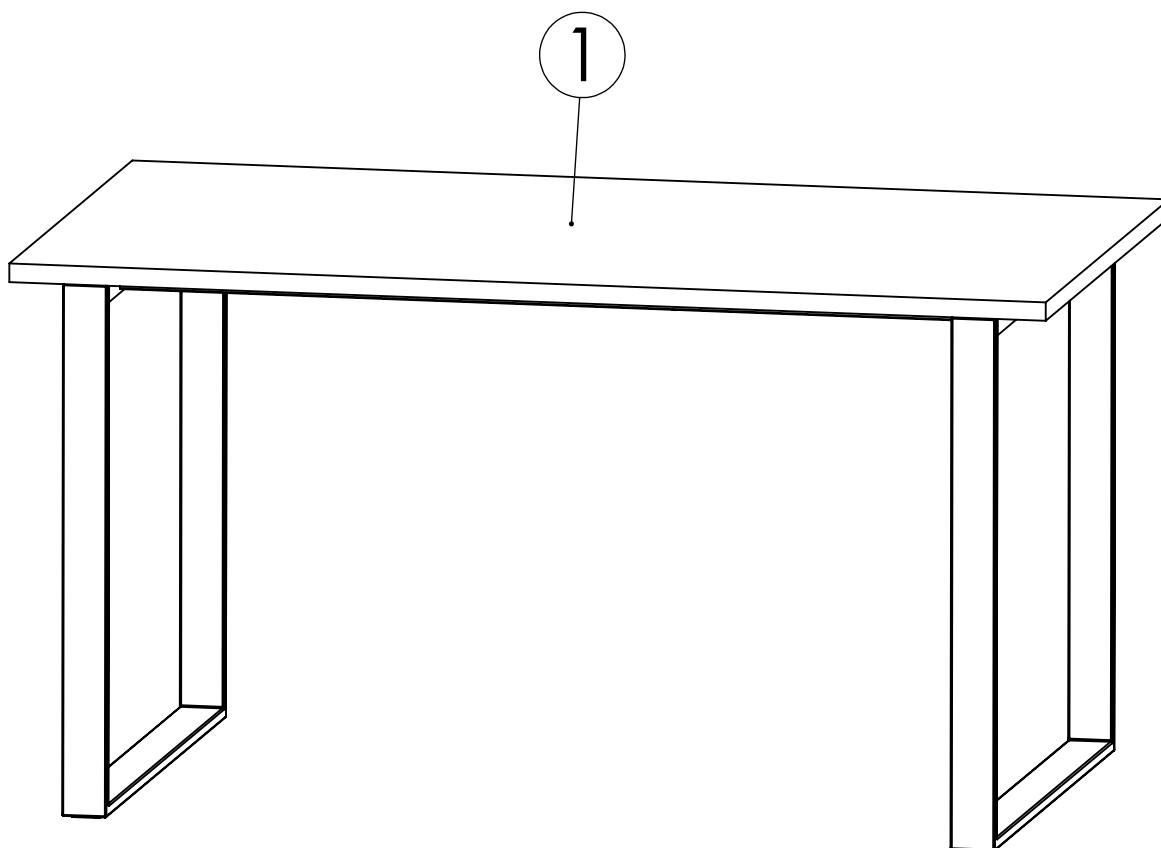

PC STOL PABLO 160/140X90/80

	DIM	kom	pak korpus
1.	1600X900 1400X800	1	1

2X 	2X 		
24041/24042/24043 24044/24045/24046	24032/24033/24034 24035/24036/24037		
 4X	 4X	 4X	 4X
5x60  4X 04663	5x50  4X 03014	 1X 09064	

# PC STOL PABLO 160/140X90/80

1.

	2X	2X	
24032/24033/24034 24035/24036/24037			24041/24042/24043 24044/24045/24046

# PC STOL PABLO 160/140X90/80

2.

# PC STOL PABLO 160/140X90/80

3.

5x50	5x60
	
4X	4X
03014	04663